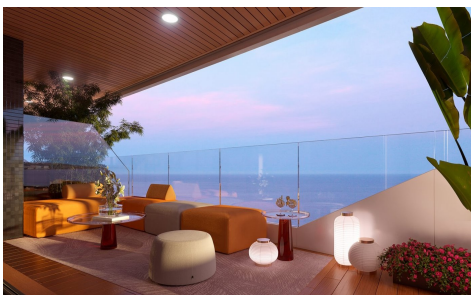

MSS74982W

Apartment in Benidorm

€675,000

3

2

105m²

N/A

Located in Benidorm Next to Playa de Poniente. New residential with sea views with 220 homes with 2, 3 and 4 bedrooms in a glass tower with spacious terraces with views. Equipment : Appliances: Hood, Oven and touch-control induction hob, Refrigerator, Dishwasher, Washing machine, Pre-installation for dryer and microwave. Shower screen with safety glass, Mirror, Lighting with LED spotlights Air-conditioning Aerothermal The common areas are equipped with a swimming pool for adults, a children's pool, spa, jacuzzis, chillout, children's play area, two paddle tennis courts. Heated pool and gym on the 26th floor with great views of the sea. Coworking area. Each house has a parking space and a storage...(Ask for More Details!)