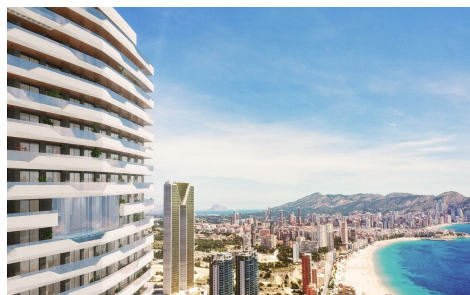

MSS74982W

Apartment in Benidorm

€675,000

3

2

105m²

N/A

Located in Benidorm Next to Playa de Poniente. New residential with sea views with 220 homes with 2, 3 and 4 bedrooms in a glass tower with spacious terraces with views. Equipment : Appliances: Hood, Oven and touch-control induction hob, Refrigerator, Dishwasher, Washing machine, Pre-installation for dryer and microwave. Shower screen with safety glass, Mirror, Lighting with LED spotlights Air-conditioning Aerothermal The common areas are equipped with a swimming pool for adults, a children's pool, spa, jacuzzis, chillout, children's play area, two paddle tennis courts. Heated pool and gym on the 26th floor with great views of the sea. Coworking area. Each house has a parking space and a storage...(Ask for More Details!)